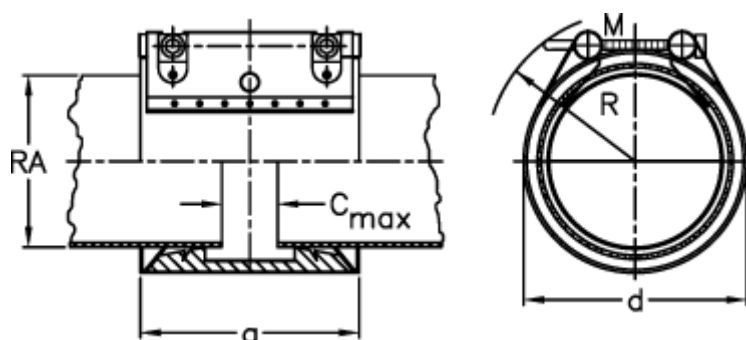

# Data Sheet

Article number: 025818660110

Description: Norma Connect pipe coupling  
PLAST GRIP PGL W5 Ø=110,0 NBR, 16 bar

## Measures

a	= 98.0
C max with insertion band	= 25
d	= 130
M (screw)	= M10
Nominal pressure (bar)	= 16
R	= 150
RA	= 110.0
RA min-RA max plastic	= 109,0-111,0

Weight a piece = 1.8